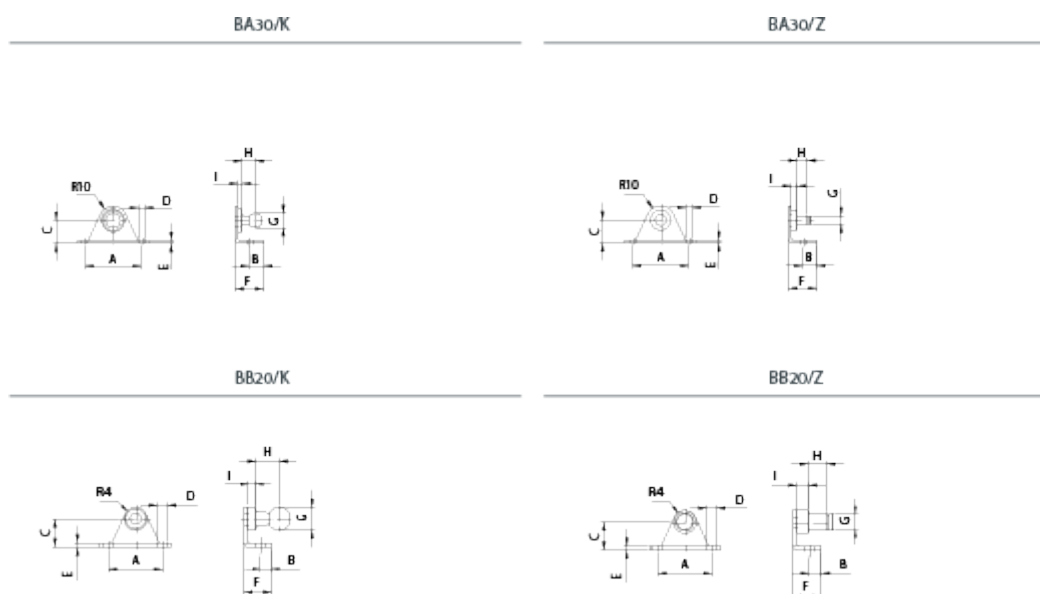

# Data Sheet

Article number: 04HBA30K13

Description: Stabilus Industry Line Side bracket, angular Steel  
Type BA30K13 M13

## Measures

A = 40	I = 3
B = 10	Stability = 1200 N
C = 16	
D = 5.3	
E = 2	
F = 20	
G = 13	
H = 9.5	